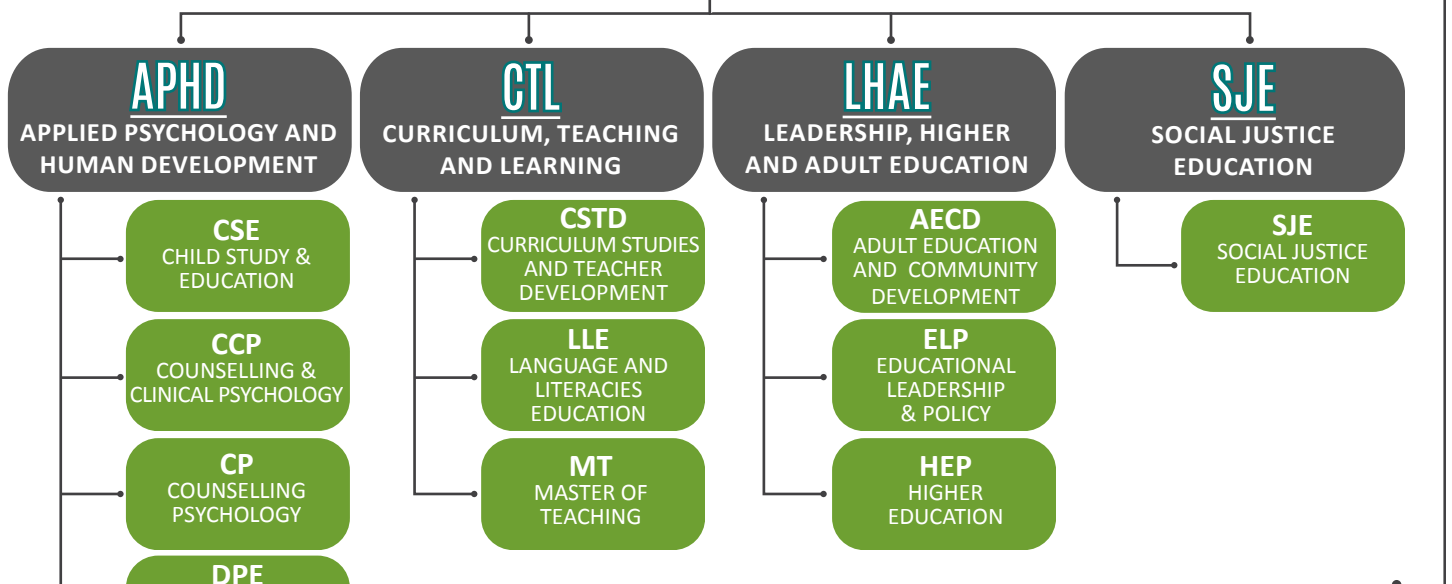

OISE

THE ONTARIO INSTITUTE FOR STUDIES IN EDUCATION

OISE is Canada's only all-graduate institute of teaching, learning and research.

ADMINISTRATIVE OFFICES

To support our students, faculty, staff, alumni & friends and the goals as an institute, OISE has several non-academic units and initiatives to provide leadership and specialized services:

OISE GRADUATE DEPARTMENTS

OISE is made up of four graduate departments, each of which has multiple degree programs.

OISE RESEARCH CENTRES & INSTITUTES

OISE is home to more than **19 RESEARCH CENTRES AND INSTITUTES**. Many of these are located within an OISE graduate department while others operate independently. To learn more or see how you can get involved in our innovative research, visit: www.oise.utoronto.ca/research/Centres_Institutes1.html

OISE COLLABORATIVE SPECIALIZATIONS

Unique to UofT is a range of collaborative specializations involving the cooperation of two or more graduate units (departments, centres, or institutes). In order to participate, you must be enrolled in a graduate degree program. Of the 18 specializations, the following are housed here at OISE. See a full listing here: www.oise.utoronto.ca/oise/Programs