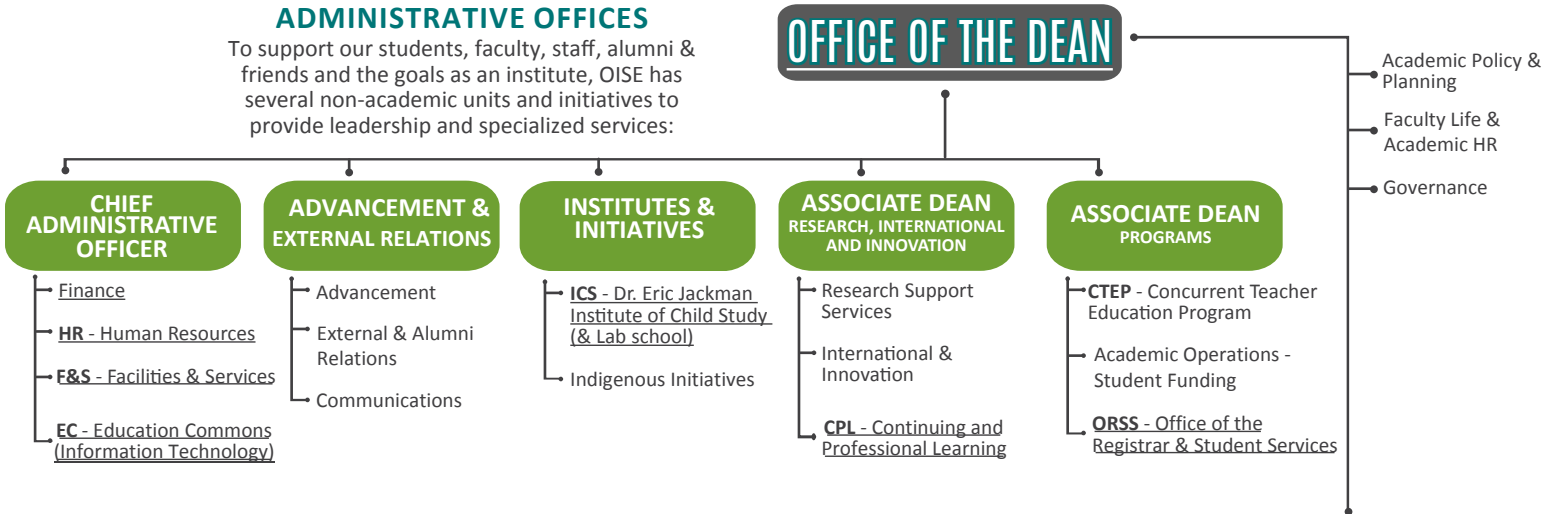

OISE

THE ONTARIO INSTITUTE FOR STUDIES IN EDUCATION

OISE is Canada's only all-graduate institute of teaching, learning and research.

ADMINISTRATIVE OFFICES

To support our students, faculty, staff, alumni & friends and the goals as an institute, OISE has several non-academic units and initiatives to provide leadership and specialized services:

OISE GRADUATE DEPARTMENTS

OISE is made up of four graduate departments, each of which has multiple degree programs.

OISE RESEARCH CENTRES & INSTITUTES

OISE is home to more than **19 RESEARCH CENTRES AND INSTITUTES**. Many of these are located within an OISE graduate department while others operate independently. To learn more or see how you can get involved in our innovative research, visit: www.oise.utoronto.ca/research/Centres_Institutes1.html

OISE COLLABORATIVE SPECIALIZATIONS

Unique to UofT is a range of collaborative specializations involving the cooperation of two or more graduate units (departments, centres, or institutes). In order to participate, you must be enrolled in a graduate degree program. Of the 18 specializations, the following are housed here at OISE. See a full listing here: www.oise.utoronto.ca/oise/Programs