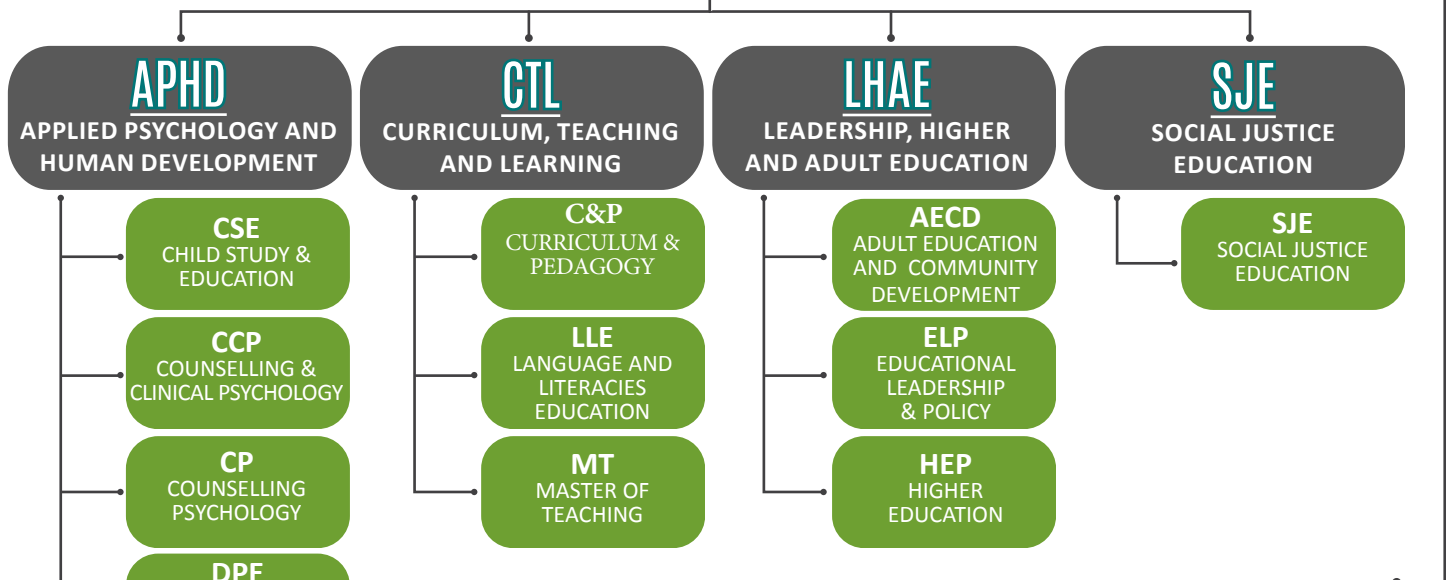

OISE GRADUATE DEPARTMENTS

OISE is made up of four graduate departments, each of which has multiple degree programs.